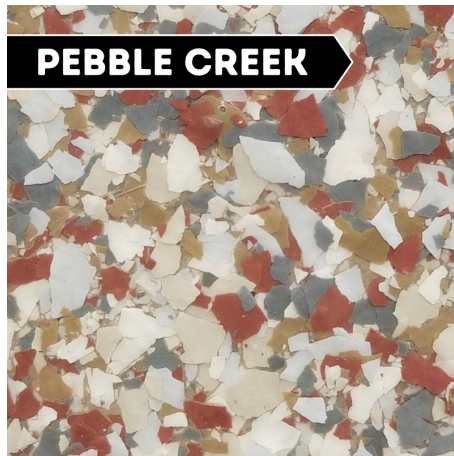

**TRU
GRIT
COATINGS
EPOXY FLOORING**

PASSION | PERSEVERANCE | QUALITY

TRU-FLAKE COLOR BLENDS

TGC EPOXY FLOORING

TGC EPOXY FLOORING

BEDROCK

BLUE ICE

BLUE STEEL

LONDON FOG

MOONSHINE

OASIS

TGC EPOXY FLOORING

ORANGE CHOPPER

PEBBLE CREEK

RAINWASHED

TGC EPOXY FLOORING

ROCKY MOUNTAIN

RUSTIC TAN

SMOKEY BLUE

SAND FOSSIL

SANDALWOOD

SEA BREEZE

TGC EPOXY FLOORING

SEA GLASS

SHIITAKE

SIESTA BLUE

TGC EPOXY FLOORING

SILVER NIGHT

TWILIGHT

VANILLA BEAN

TGC EPOXY FLOORING

WHITE SWAN