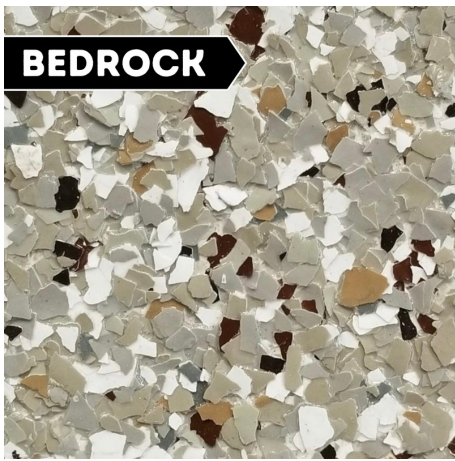

**TRU
GRIT
COATINGS
EPOXY FLOORING**

PASSION | PERSEVERANCE | QUALITY

TRU-FLAKE COLOR BLENDS

TGC EPOXY FLOORING

TGC EPOXY FLOORING

BEDROCK

BLUE ICE

BLUE STEEL

TGC EPOXY FLOORING

BLUE THUNDER

BONSAI

BUCK WHEAT

TGC EPOXY FLOORING

BUTTER CREAM

CHERRY STRUDEL

CHINCHILLA

ROCKY MOUNTAIN

RUSTIC TAN

SMOKEY BLUE

SAND FOSSIL

SANDALWOOD

SEA BREEZE

TGC EPOXY FLOORING

SEA GLASS

SHIITAKE

SIESTA BLUE

TGC EPOXY FLOORING

SILVER NIGHT

TWILIGHT

VANILLA BEAN

TGC EPOXY FLOORING

WHITE SWAN